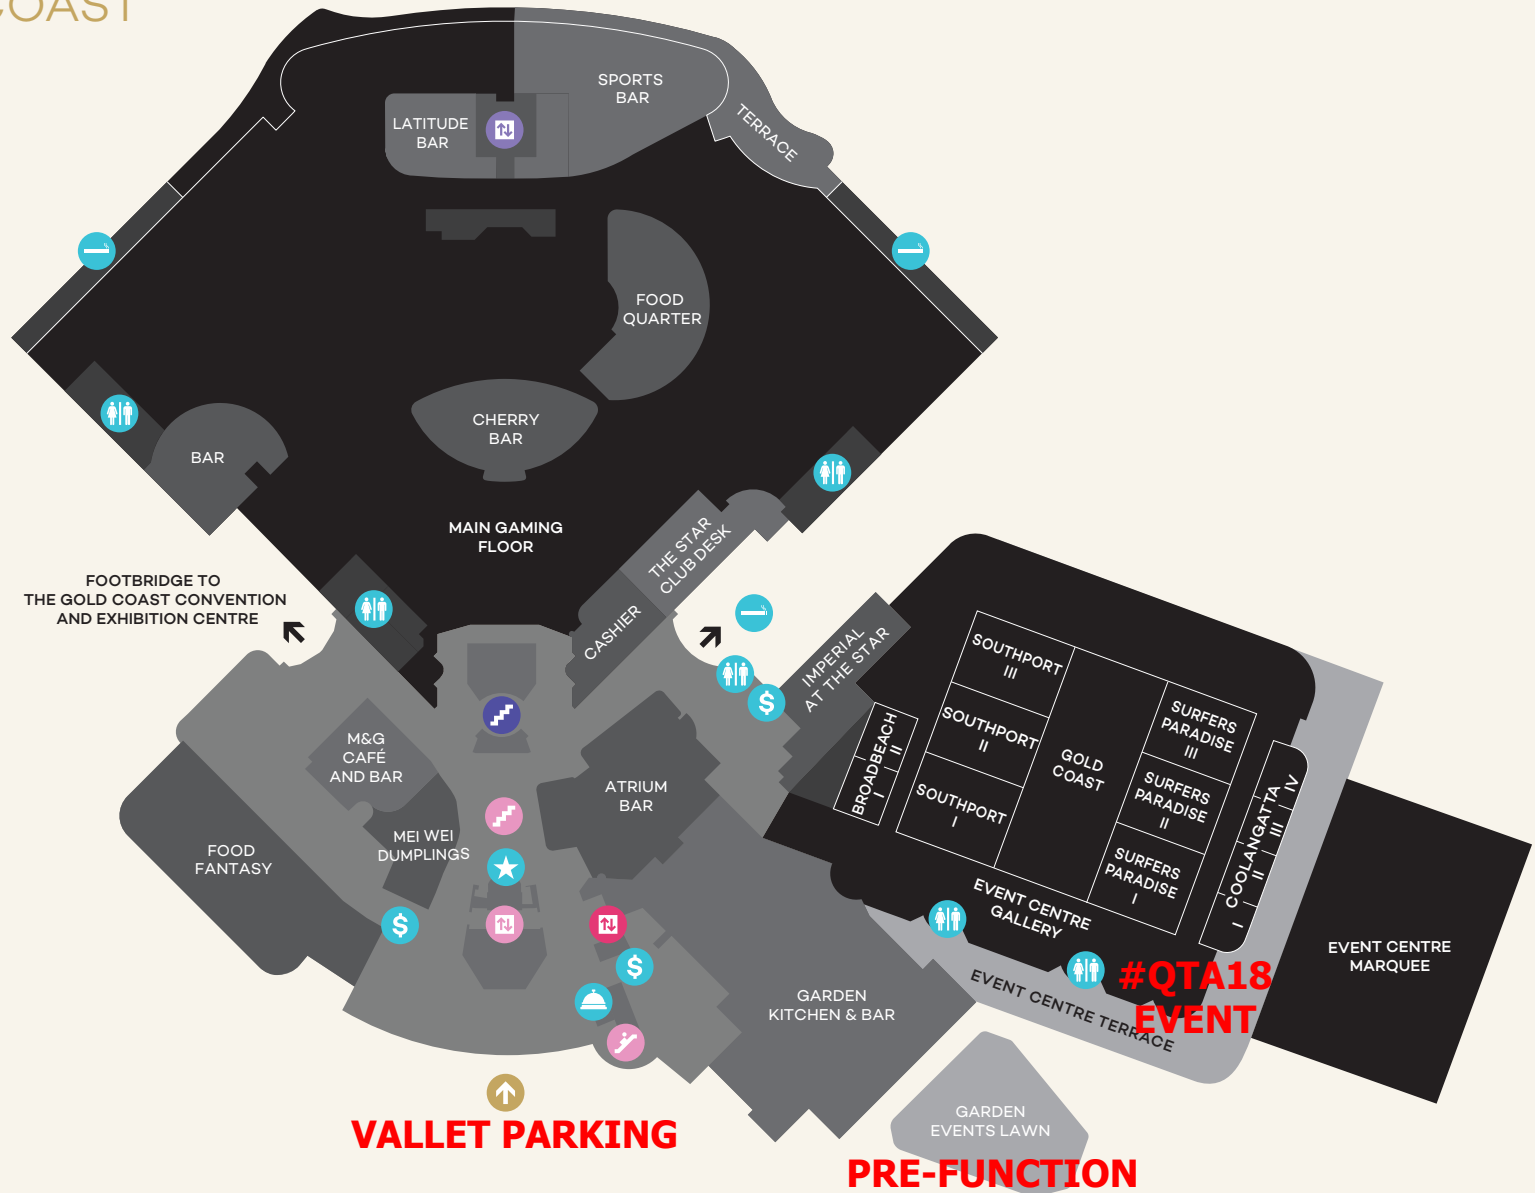

YOUR GUIDE TO THE STAR GOLD COAST

GROUND FLOOR CASINO LEVEL

-  MAIN ENTRANCE FROM DRIVEWAY
-  HOTEL LIFTS
-  CAR PARK LIFTS
-  LIFTS TO THE DARLING AND NINETEEN AT THE STAR
-  STAIRS TO FIRST FLOOR, LOBBY LEVEL
-  ESCALATORS TO FIRST FLOOR, LOBBY LEVEL
-  STAIRS TO THEATRE
-  TOILETS
-  CONCIERGE
-  BOX OFFICE AND GUEST SERVICES
-  ATM
-  SMOKING AREAS